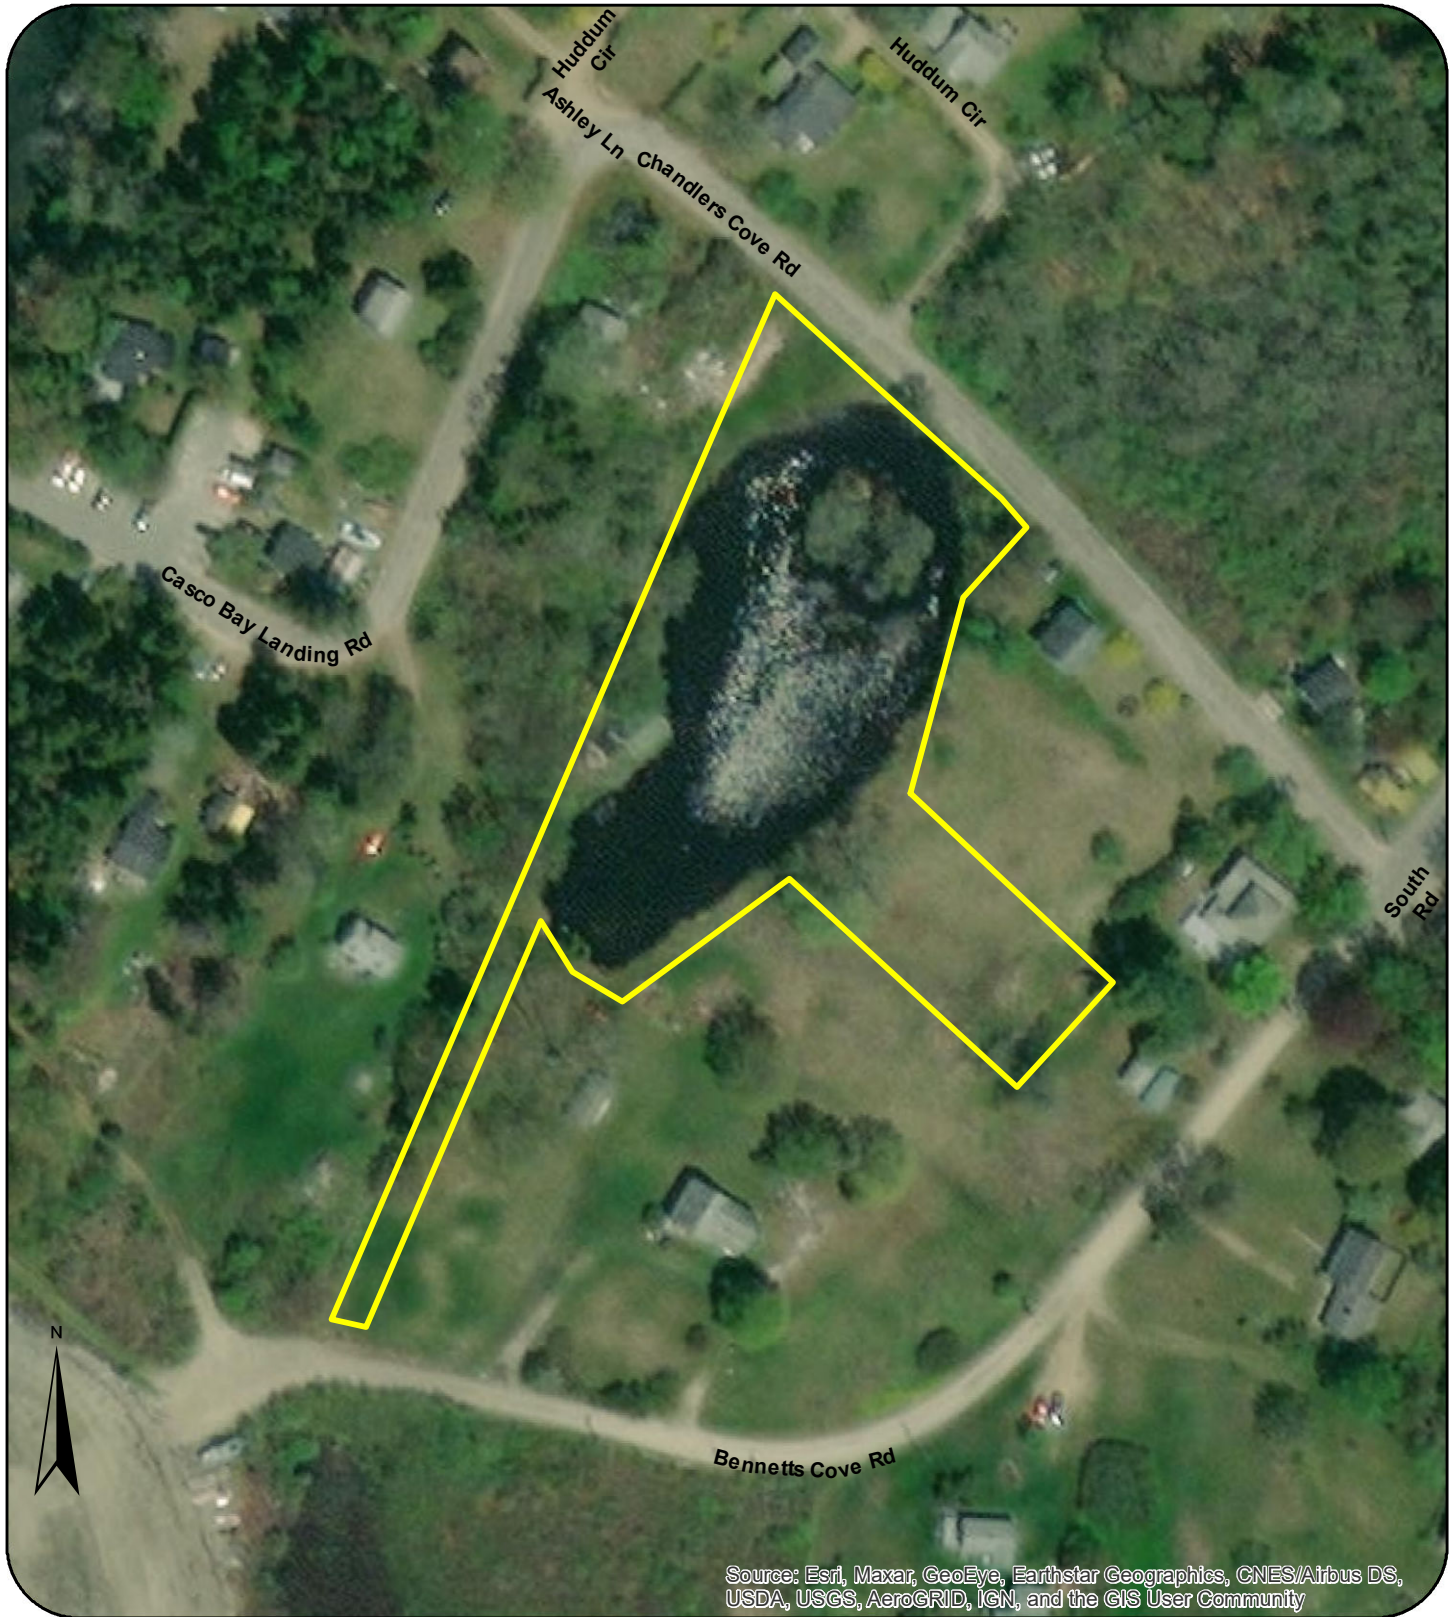

Sanford's Pond Preserve

Chebeague Island, Maine

Aerial

Chebeague & Cumberland
Land Trust

Sanford's Pond Preserve (~1.9 acres)

Boundary partially drawn from georeferenced survey by J. Schwanda, Dec. 2020.

Created by CCLT, 4/29/2021
Base Data Source: Maine Office of GIS, World Imagery, Survey