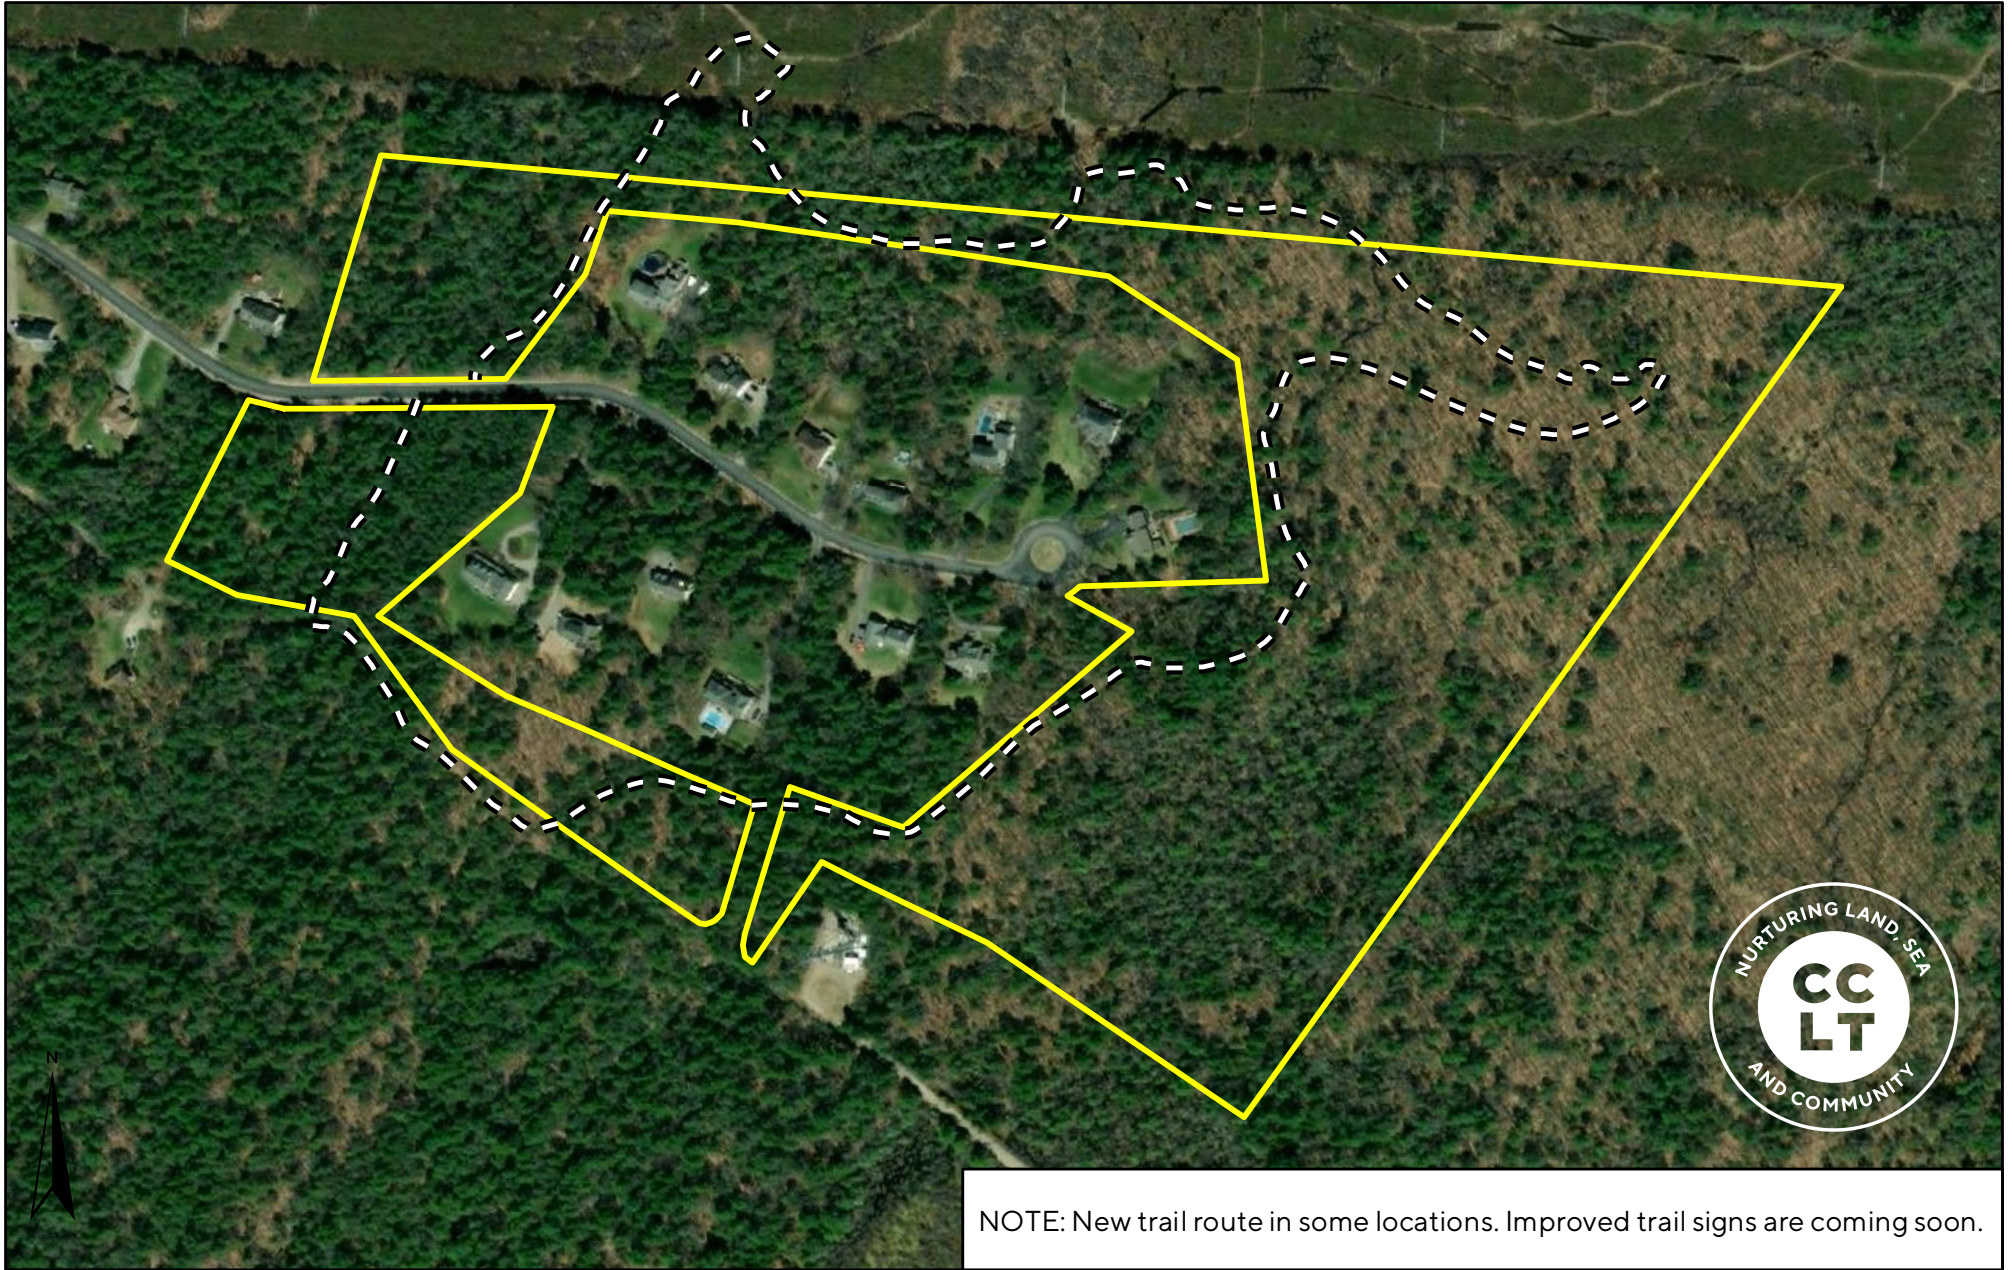

Rock Ridge Preserve Cumberland, Maine

Total trail loop = ~1.25 miles

 CCLT Property

0 250 500 1,000
Feet

Boundary drawn from georeferenced survey
CCRD Book198 Page80, July 1997.
Created by CCLT, 7/12/2021
Base Data Source: Maine Office of GIS,
World Imagery, Survey