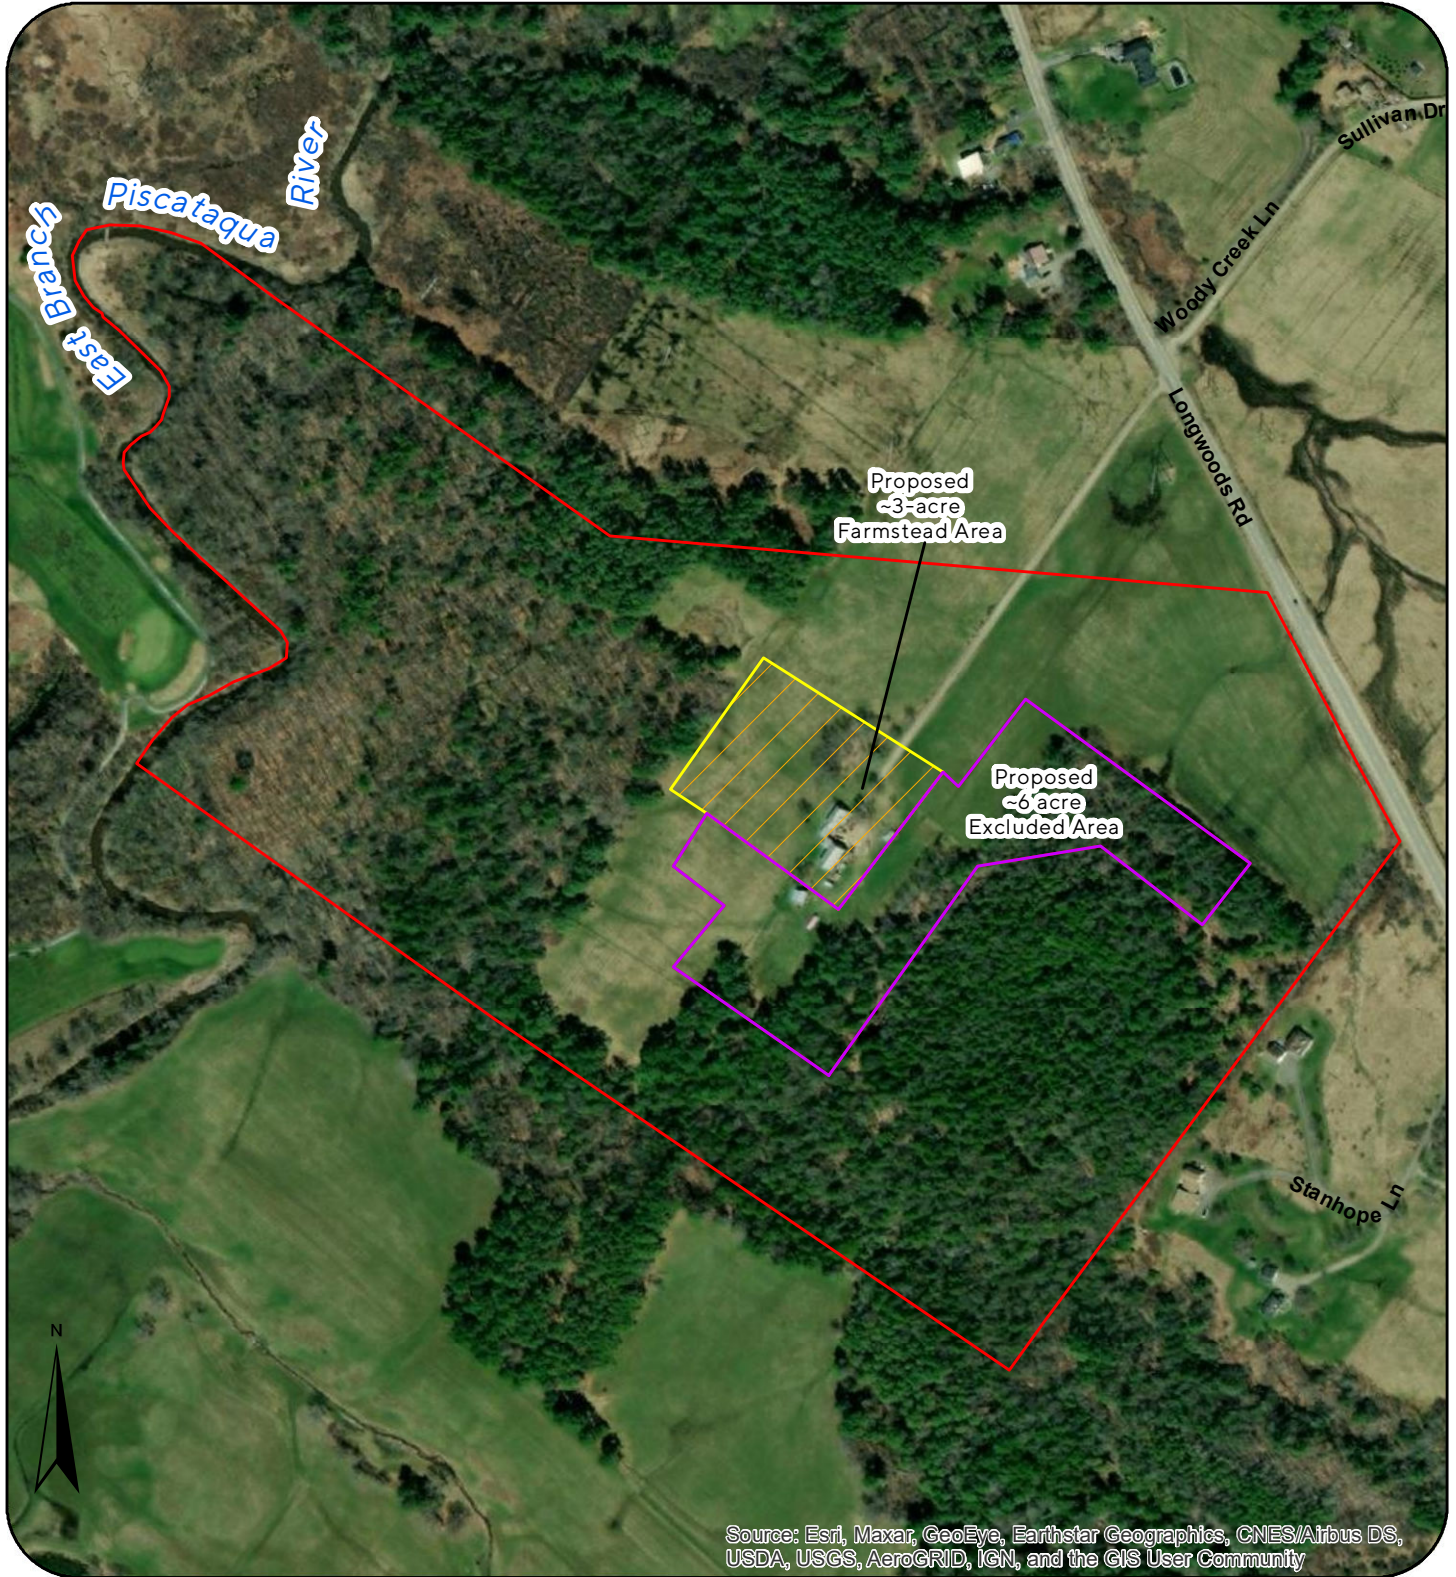

76 Longwoods

Cumberland, Maine

Source: Esri, Maxar, GeoEye, Earthstar Geographics, CNES/Airbus DS, USDA, USGS, AeroGRID, IGN, and the GIS User Community

Chebeague & Cumberland
Land Trust

Created by CCLT, 12/7/2021
Base Data Source: Maine Office of GIS, World Imagery,

76 Longwoods Road

Cumberland, Maine

**Chebeague &
Cumberland
Land Trust**

 Proposed Easement Area = ~57 acres

Created by CCLT, 1/7/2022
Base Data Source: Maine Office of GIS,
World Imagery,