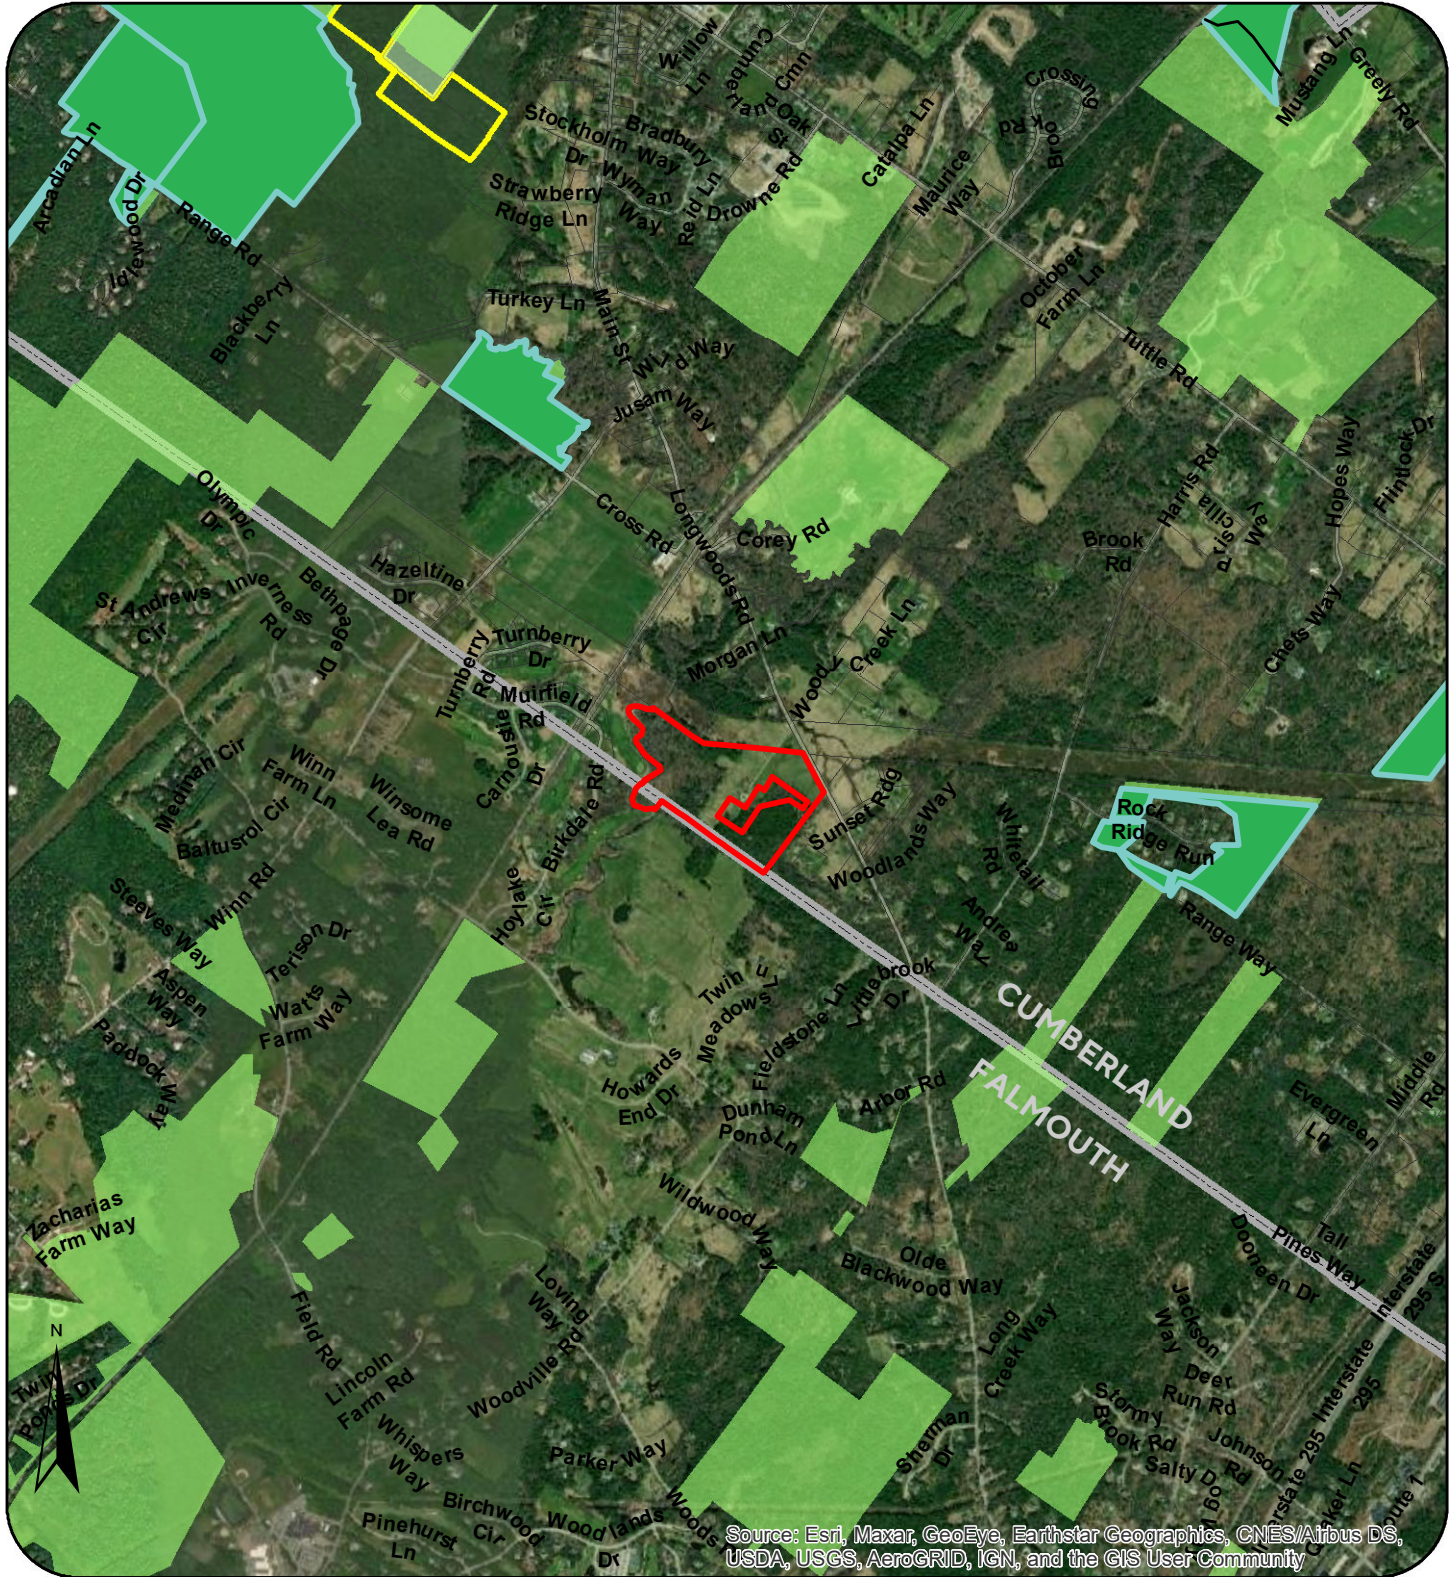

76 Longwoods

Cumberland, Maine

Source: Esri, Maxar, GeoEye, Earthstar Geographics, CNES/Airbus DS, USDA, USGS, AeroGRID, IGN, and the GIS User Community

Chebeague & Cumberland
Land Trust

Created by CCLT, 12/7/2021
Base Data Source: Maine Office of GIS, World Imagery,

76 Longwoods Road

Cumberland, Maine

**Chebeague &
Cumberland
Land Trust**

 Proposed Easement Area = ~57 acres

Created by CCLT, 1/7/2022
Base Data Source: Maine Office of GIS,
World Imagery,