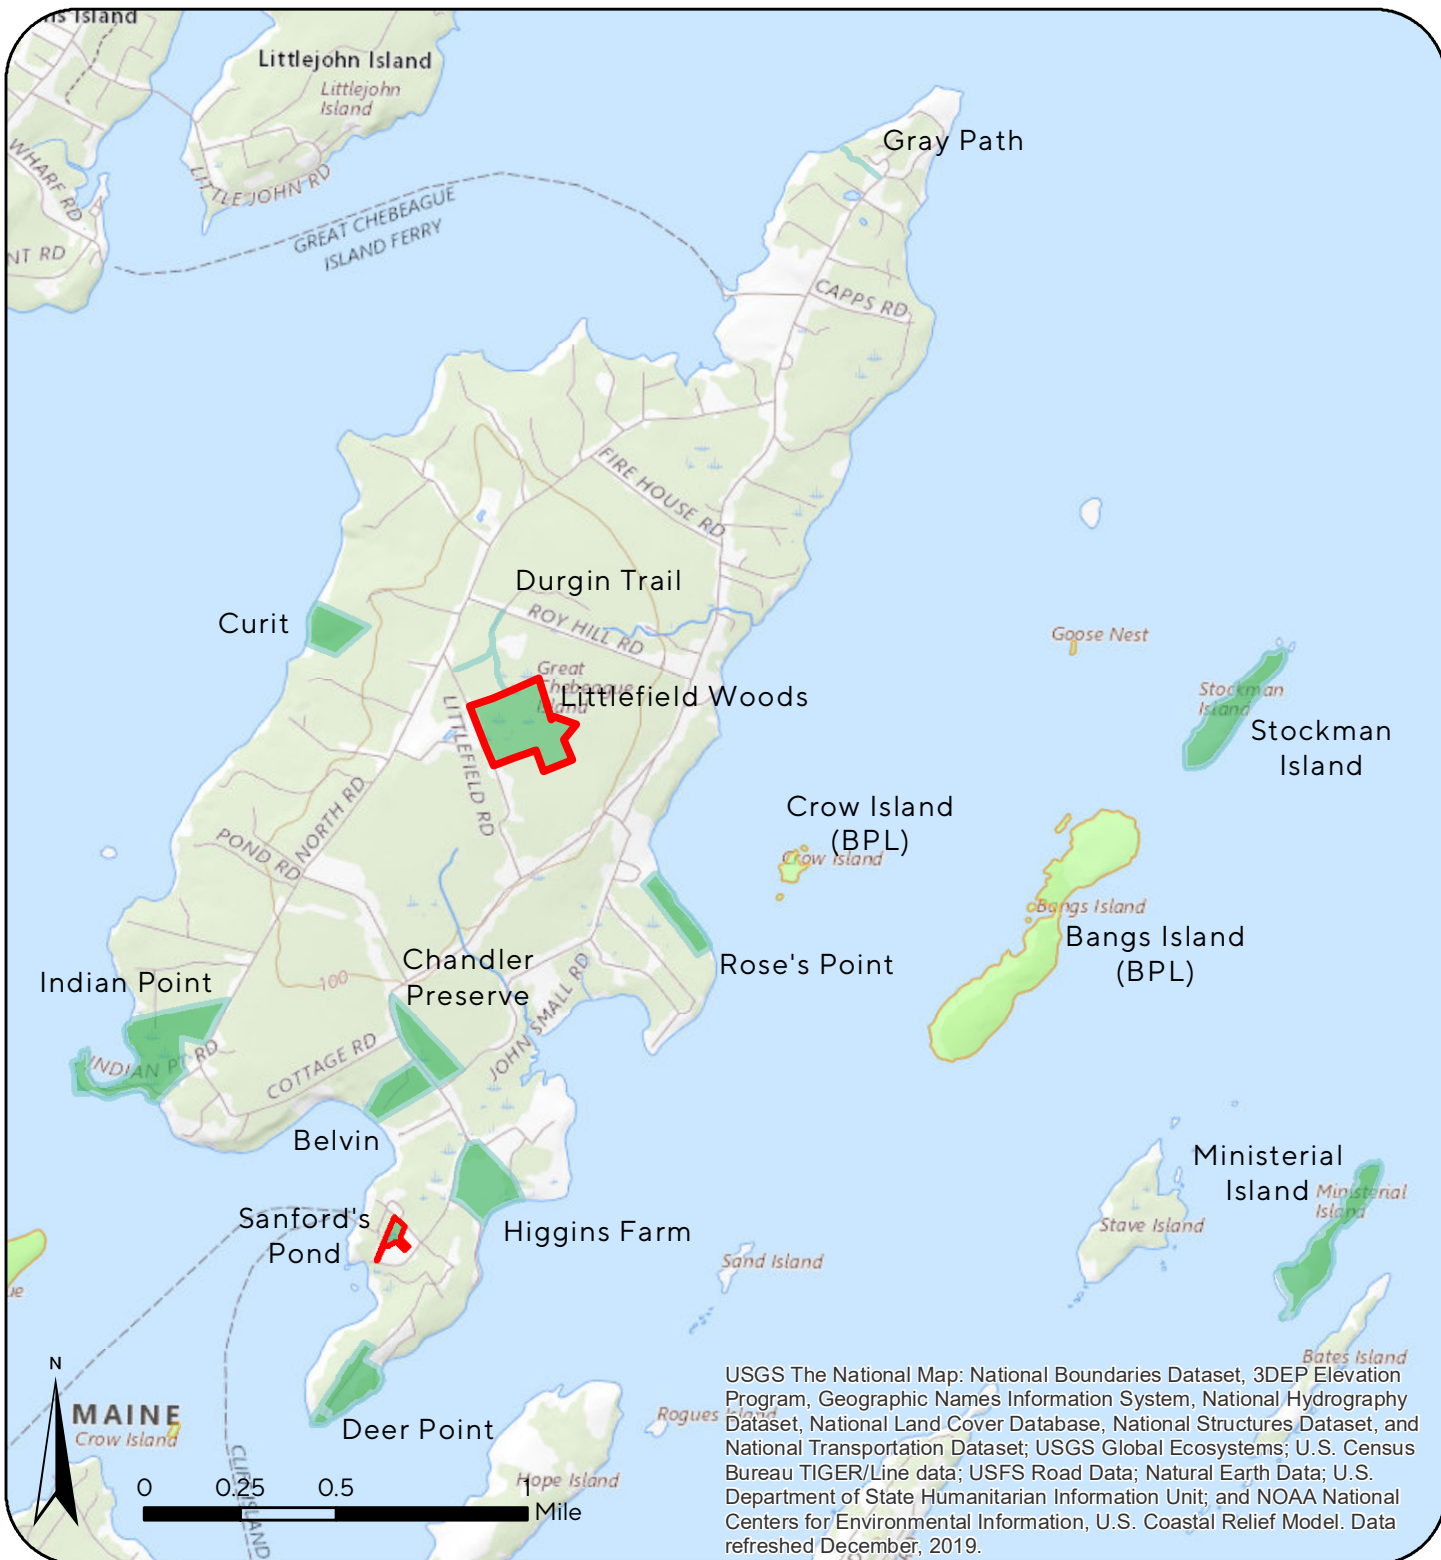

Protected Properties in the Town of Chebeague Island

Chebeague Island, Maine

Chebeague & Cumberland Land Trust

- New to CCLT - Littlefield Woods & Sanford's Pond
- CCLT protected properties
- Other protected properties

Created by CCLT, 3/19/2021; Base Data Source: Maine Office of GIS, Field GPS data, USGS Topo Basemap